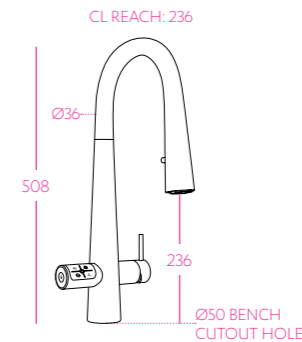

Note. Order code listed above is in Chrome finish. Products shown in this brochure are protected by international patents. Further patents are pending. Zenith Water reserves the right to change product specifications without notice. Whilst every endeavour is made to ensure accuracy, no responsibility is taken for any errors or omissions in detail. Size dimensions refer to the underbench system. Refer to [zenithwater.co.nz](http://zenithwater.co.nz) for more details.

\*Available where suitable power, water and drainage are available within 1 metre of the installation location. Excludes cutting of stone countertops, cabinetry and major plumbing modifications.

Our service technicians can also help maintain your HydroTap. Access the simple online booking form at: [zenithwater.co.nz](http://zenithwater.co.nz)

## Technical information

Celsius Plus All-In-One

Celsius Plus All-In-One Pull-Out

Hose Management System

Patents pending for the Hose Management System and aspects of the Celsius Plus All-in-One Pull-Out tap. Design registrations in place for the Celsius Plus All-in-One Pull-Out tap design.