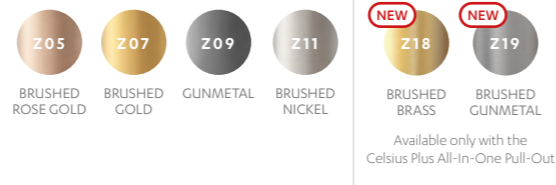

HydroTap Product Selector

1. 1 Choose your water option
2. 2 Choose your tap style
3. 3 Choose your colour finish

Celsius Plus All-In-One

FILTERED: BOILING CHILLED SPARKLING	UNFILTERED: HOT & COLD	FILTERED: BOILING CHILLED	UNFILTERED: HOT & COLD

Celsius Plus All-In-One Pull-Out

FILTERED: BOILING CHILLED SPARKLING	UNFILTERED: HOT & COLD	PULL-OUT SPRAY

Popular finish options

Whether you opt for a classic Chrome or stylish Matte Black, our range of timeless popular finishes has been designed to sit seamlessly in a wide range of kitchen designs, from contemporary to traditional.

Platinum finish options

Taking the HydroTap from a kitchen appliance you can't live without to a striking design accessory, our platinum finish options include four stylish metallic finishes, each stunning in its own right.

HydroTap Celsius Plus Range

MODEL	ORDER CODE	BOILING	CHILLED	SPARKLING	HOT	COLD	SPRAY	COMMAND CENTRE W x D x H (mm)
ZENITH CELSIUS PLUS ALL-IN-ONE								
BCSHA	H5M783Z00NZ	•	•	•	•	•		339 x 483 x 333
BCHA	H5M784Z00NZ	•	•		•	•		280 x 478 x 333
ZENITH CELSIUS PLUS ALL-IN-ONE PULL-OUT								
BCSHA	H5X783Z00NZ	•	•	•	•	•	•	339 x 483 x 333

Note. Order code listed above is in Chrome finish. Products shown in this brochure are protected by international patents. Further patents are pending. Zenith Water reserves the right to change product specifications without notice. Whilst every endeavour is made to ensure accuracy, no responsibility is taken for any errors or omissions in detail. Size dimensions refer to the underbench system. Refer to zenithwater.co.nz for more details.