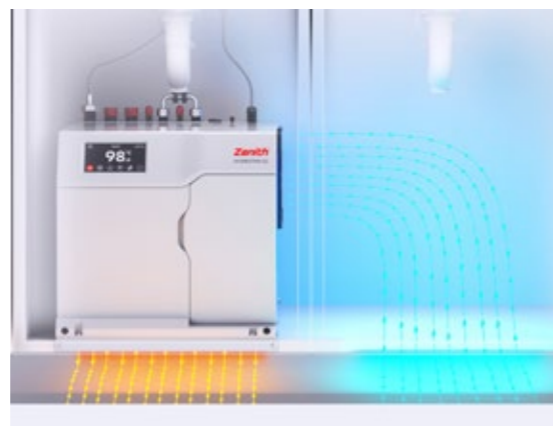

The latest innovation in Zenith HydroTap G5 Our most eco-friendly HydroTap*

Designed for sustainability

Includes a more eco-friendly refrigeration system

Zenith HydroTap now uses R290 refrigerant gas delivering a 95% reduction in Global Warming Potential (GWP) compared to the previous refrigerant gas used.

100% water efficient

Using air-cooling technology to deliver perfectly chilled water means the Zenith HydroTap is 100% water efficient as no water is used in the chilling process.

Improved energy efficiency

The new front fascia and integrated airflow vent design in the command centre of the Zenith HydroTap enables improved energy efficiency, allowing air to be expelled out of the cupboard more quickly and efficiently.

At high usage periods, the HydroTap continues to deliver consistent chilled water while optimising energy efficiency by up to 24%. In standby mode, the HydroTap is 10% more energy efficient while ensuring consistent chilled temperatures on demand.

Featured product:
HydroTap Celsius Plus
All-In-One Pull-Out in Chrome

*when compared to preceding HydroTap models