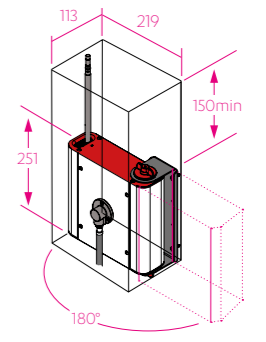

Hose Management System

Patents pending for the Hose Management System and aspects of the Celsius Plus All-in-One Pull-Out tap. Design registrations in place for the Celsius Plus All-in-One Pull-Out tap design.