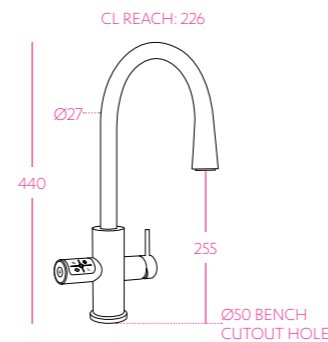

Technical information

Celsius Plus All-In-One