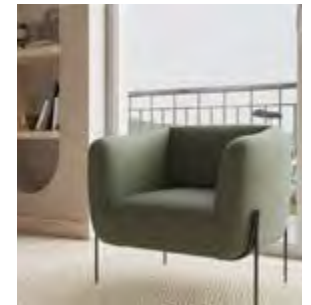

Fabric Options

BELLE

The Belle range is a stylish and comfortable seating option for any commercial space, whether it be an office, restaurant or hotel. The frame of the Belle range is made from durable stainless steel and is available in brushed matt bronze, brushed matt gold, and matt black. Assembly is quick and easy, making it a convenient choice for commercial spaces.