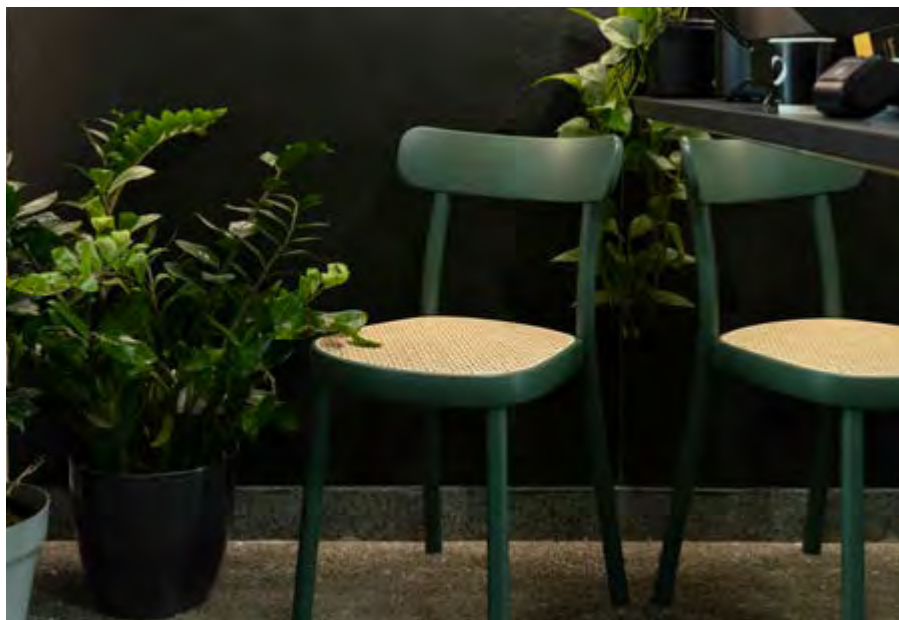

Pigment Finish

European Oak

Beechwood

Upholstery can be viewed at www.ton.eu

LA ZITTA

A simple wooden chair, with a look that never grows old, by Austrian designer Alexander Gufler. Every detail is designed with maximum comfort in mind. The La Zitta's simplicity makes it exactly as distinctive as the surround space requires – it complements the loud elements of the interior or enhances the minimalism.