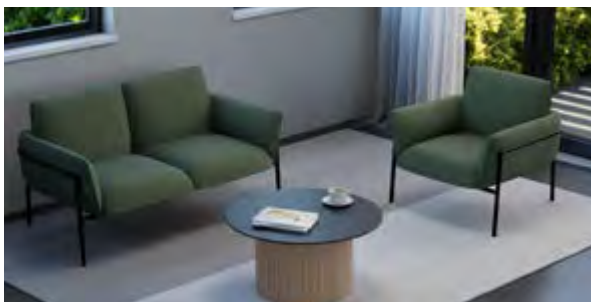

CHARLIE

The Charlie range epitomizes classic elegance and adaptability. This range emits an aura of refined sophistication that seamlessly harmonizes with diverse interior design styles. The rich colours present a bold yet versatile presence in any environment. The well-cushioned seats and carefully constructed design ensure a cozy and snug space .

Fabric Options