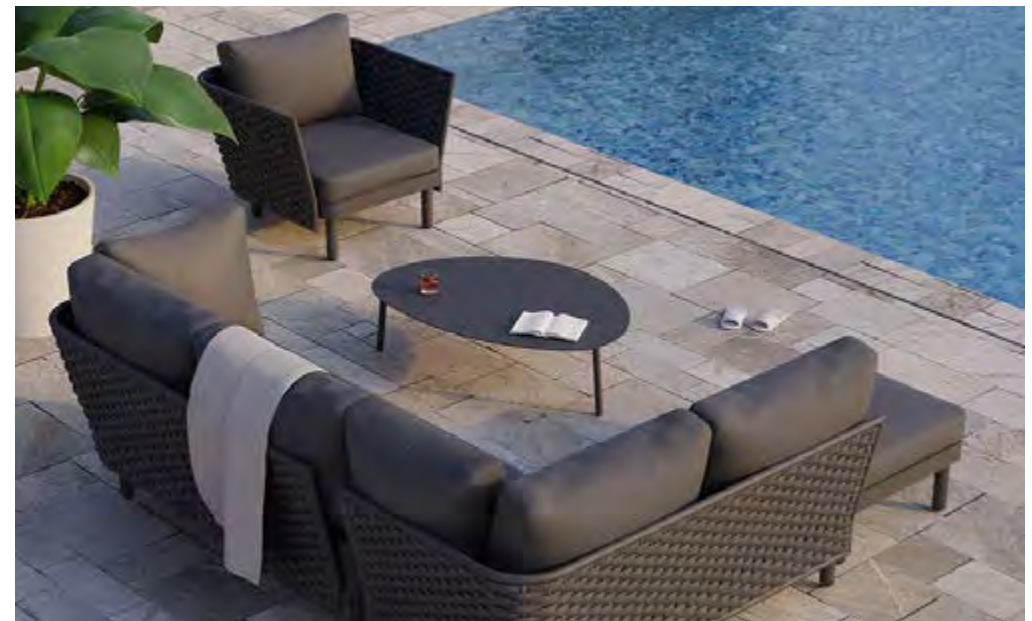

CETARA

The Cetara table range is crafted from high-quality aluminum and finished in a 4 modern colours that are sure to complement a wide range of decor styles. Assembly is quick and easy, requiring only basic assembly. It's a perfect choice for commercial spaces looking to create an inviting environment for their customers.