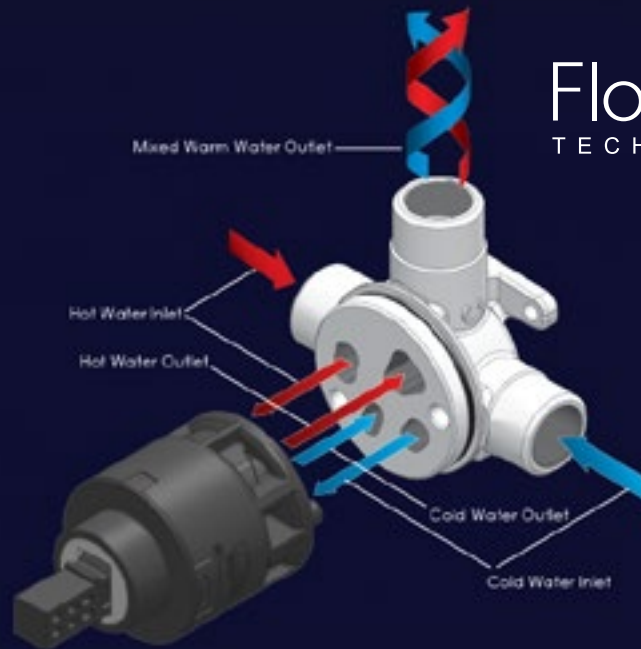

New Zealand
Innovations

FloBOOST®
TECHNOLOGY

QL CARTRIDGE
TECHNOLOGY